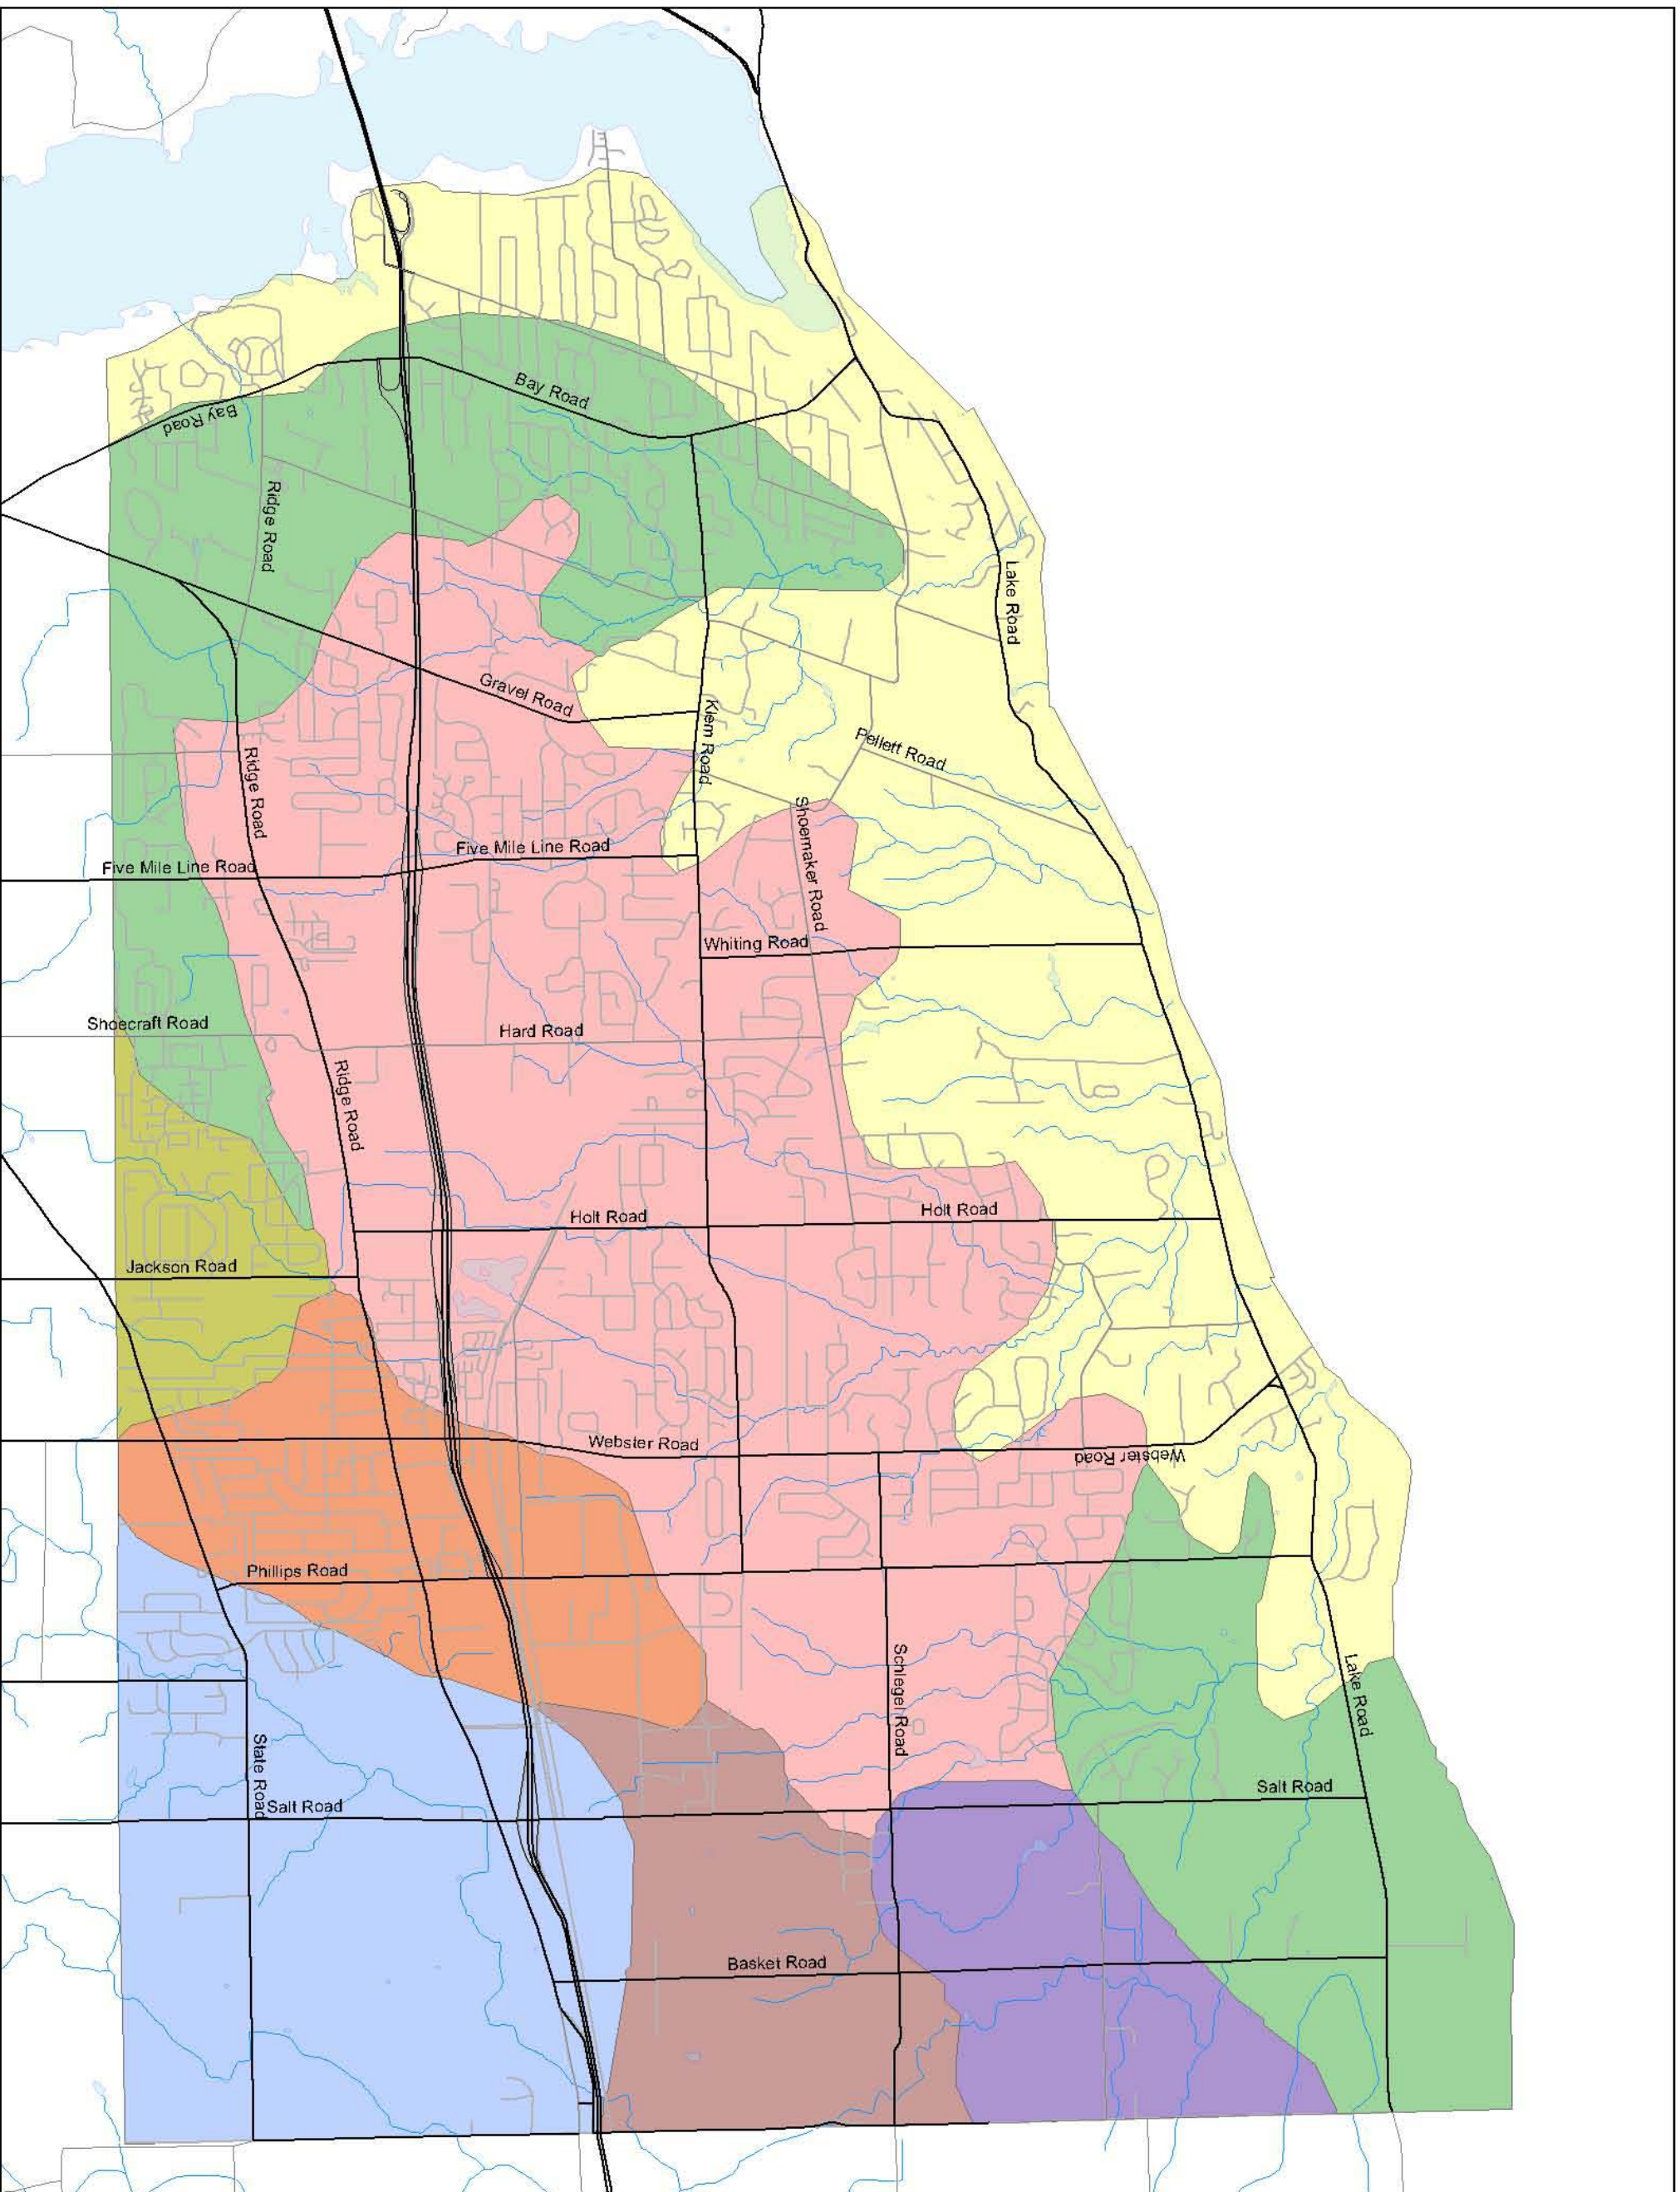

Soils

Figure 8

**Legend**

- State and County Roads
- Local Roads
- Street labels
- Streams

**Soils**

- Bombay-Madira-Massena (NY004)
- Airport-Dunkirk-Palm Yps (NY078)
- Homeoye-Ontario-Lima (NY128)
- IRA-Scoria-Sodus (NY130)
- Hudson-Rhinebeck-Collamer (NY138)
- Minna-Artpof-Lamson (NY140)
- Wassiac-Farrington-Ladysville (NY142)
- Urban Land-Howard-Niagara (NY143)

N

**1:40,000**

0      2,000      4,000      6,000  
Feet

Source: